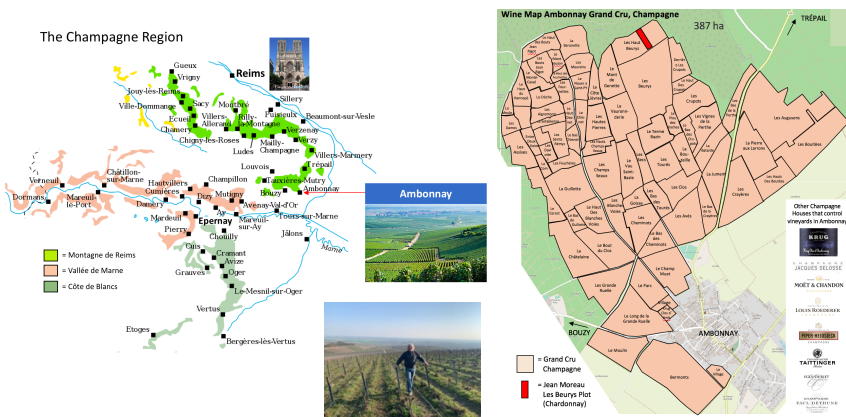

Technical Sheet  
Jean Moreau - Champagne - Grand Cru - Blanc de Blancs - 2024 Delivery

**Your Acreage, Location:**

Your acreage is located in Ambonnay, a Grand Cru Village in Champagne, France. Les Beuys is the main plot for this Blanc de Blancs Champagne, which is 100% Chardonnay. South East facing plot with chalky soil ideal for Chardonnay.

**Winery:**

**Price, Terms:**

- Quantity: 6 bottles
- Delivery: To the home address in GER, ITA, SPA, FRA NLD, BEL or LUX
- Price: 180 EUR in total incl. transport, app access and VAT
- Payment schedule: 100% before shipment (Oct-Nov 2024).